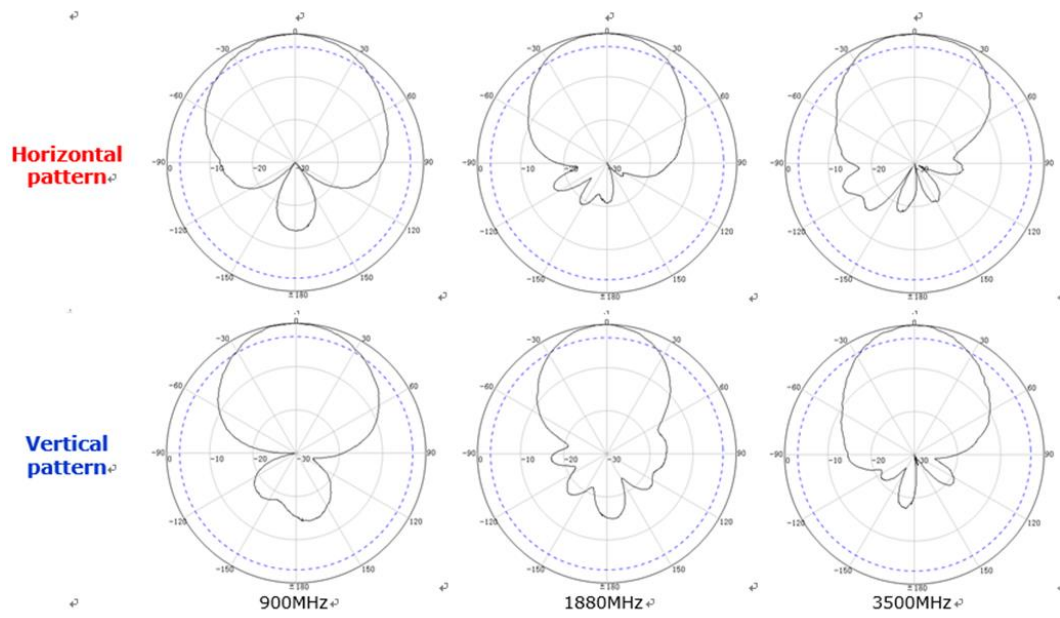

Hiboost Outdoor Panel Antenna

Overview

The outdoor panel antenna is a compact directional antenna designed to cover 2G/3G/4G and WLAN systems for GSM, DCS, UMTS and LTE frequencies. It's of high gain and gets mounted outdoors to receive mobile signal from BTSs.

Key Features

- 698~960/1710-2700MHz Broad band
- 2G/3G/4G systems
- Designed for outdoor use
- Directional antenna broadcasts signals In one direction
- Easy to install

Specification

Item	
Frequency Range	698-806/806-960/1710-2700MHz
VSWR	≤1.8
Input Impedance	50Ω
Polarization	Vertical
Gain	6±1/7±1/8±1 dBi
Horizontal Beamwidth	75±15°/60±15°
Vertical Beamwidth	70°/65°
Maximum Power	50W
Lighting Protection	DC Ground
Connection Type	N-Female
Weight	0.4Kg
Dimension	165*155*50mm
Color	White