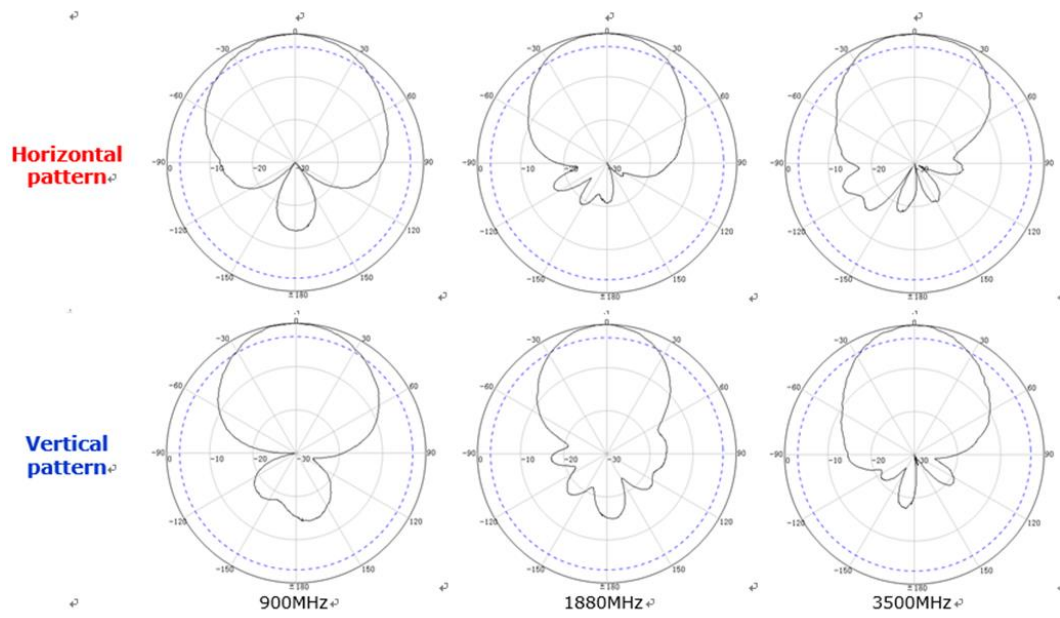

Hiboost Outdoor Panel Antenna

Overview

The outdoor panel antenna is a compact directional antenna designed to cover 2G/3G/4G and WLAN systems for GSM, DCS, UMTS and LTE frequencies. It's of high gain and gets mounted outdoors to receive mobile signal from BTSs.

Key Features

- 698~960/1710-2700MHz Broad band
- 2G/3G/4G systems
- Designed for outdoor use
- Directional antenna broadcasts signals In one direction
- Easy to install

Specification

Item	
Frequency Range	698-806/806-960/1710-2700MHz
VSWR	≤1.8
Input Impedance	50Ω
Polarization	Vertical
Gain	6±1/7±1/8±1dBi
Horizontal Beamwidth	75±15°/60±15°
Vertical Beamwidth	70°/65°
Maximum Power	50W
Lighting Protection	DC Ground
Connection Type	N-Female
Weight	0.4Kg
Dimension	165*155*50mm
Color	White